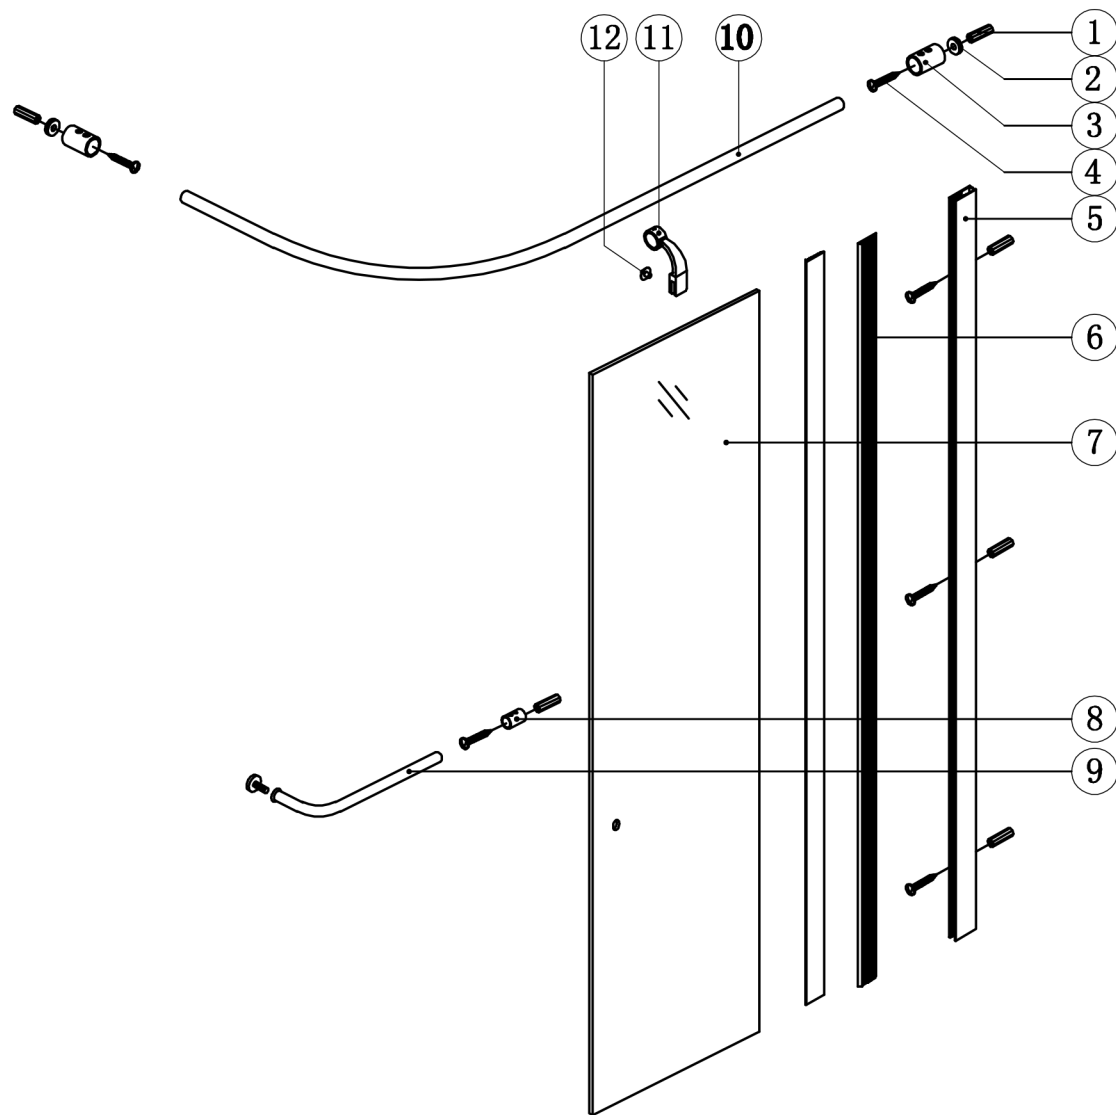

Shower screen combo INSTALLATION MANUAL

1	2 + 4	 
D6X25 6Pcs	CB-X01	CB-X02 1Pair
4	5	6
 ST4X30	 B1-W01 1Pc	 CB-Z01 2Pcs
ST4X30 6Pcs	7	8
 5mm	 CB-X03 1Pc	 CB-X04 1Pc
10	11	12
 CB-V01 1Pc	 CB-X05 1Pc	 D4x5 1Pc
Tools:		
		 Ø6
	 2 mm	 2.5 mm
	 4 mm	

4

5

Care Instructions:

Do not use your shower enclosure within 24 hours of assembly. Do not use caustic cleaning products or abrasive material when cleaning your shower enclosure.