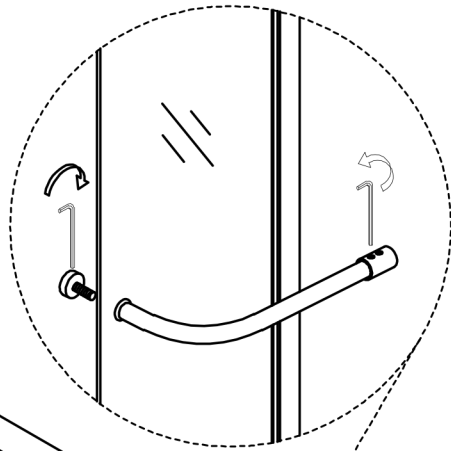

Care Instructions:

Do not use your shower enclosure within 24 hours of assembly. Do not use caustic cleaning products or abrasive material when cleaning your shower enclosure.