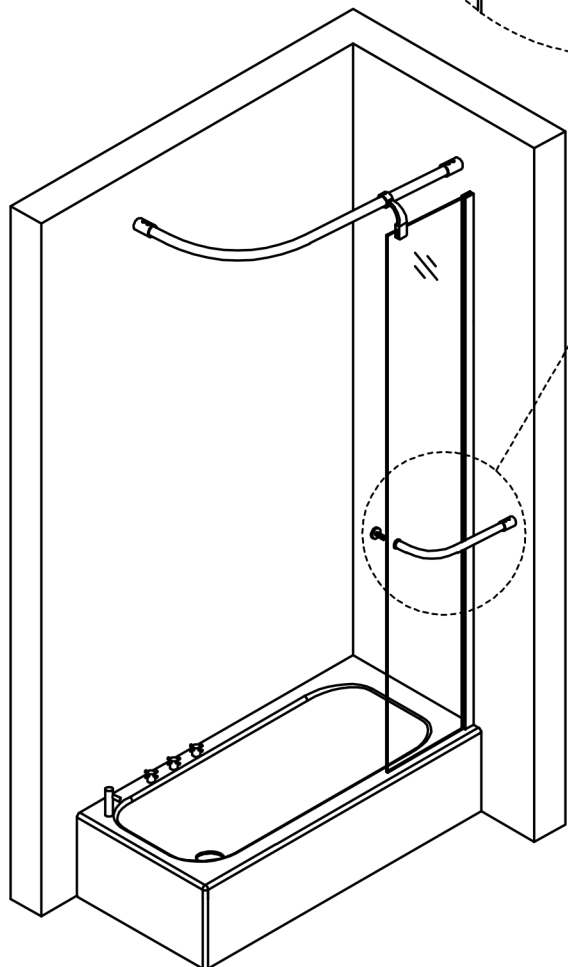

Care Instructions:

Do not use your shower enclosure within 24 hours of assembly. Do not use caustic cleaning products or abrasive material when cleaning your shower enclosure.